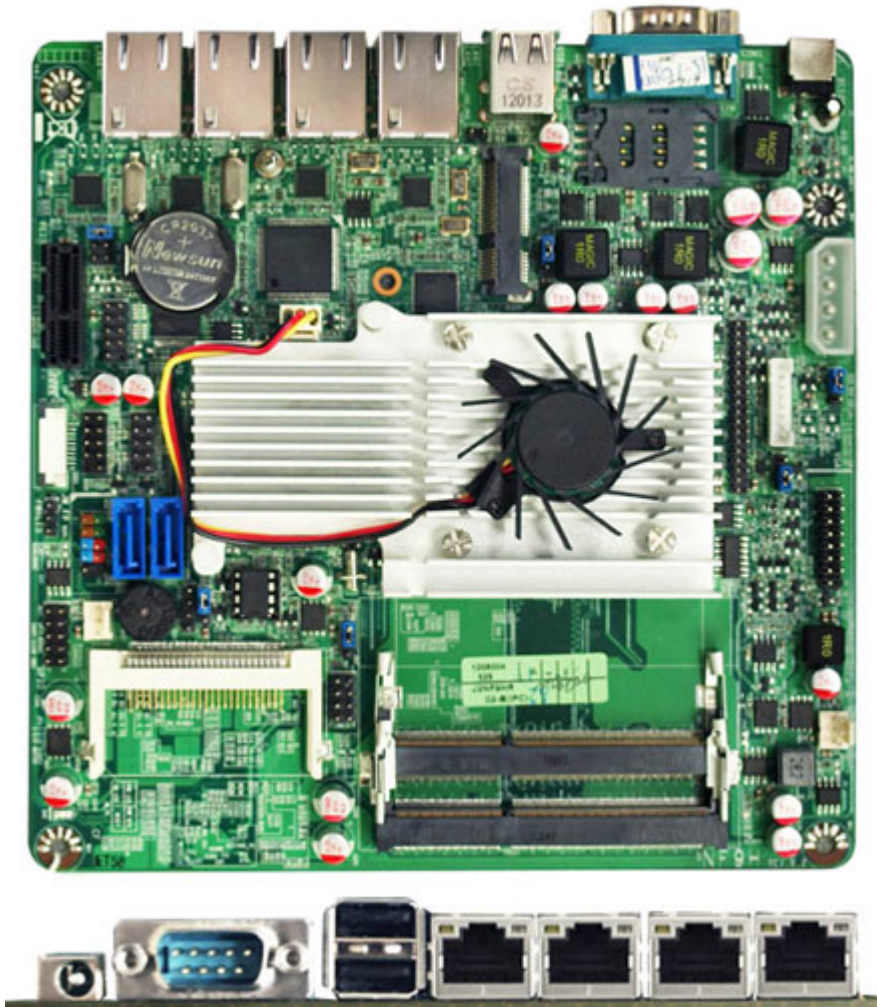

218.00 EUR  
incl. 19% VAT, plus [shipping](#)

- INTEL® Atom Processor D525 + ICH8M Chipset
- Support INTEL® Atom D525 (Dual Core) CPU
- Support 2 \* DDR3 800MHz Single CH SO-DIMM up to 4GB
- Support CPU Smart FAN
- Integrated 18-bit Single Channel LVDS
- 4 \* Realtek RTL8111EVL Gigabit LAN
- Support CF card
- Support SIM card (optional)
- Supports ACPI S3 Function
- Support Watch dog Technology
- Support +12V Power onboard

• <b>CPU</b>	• INTEL® Atom D525 (Dual Core) CPU
• <b>Chipset</b>	• INTEL® Atom Processor D525 + ICH8M Chipset
• <b>Memory</b>	• 2 * DDR3 800MHz Single CH SO-DIMM up to 4GB
• <b>Expansion Slots</b>	• 1 * PCI-E x 1 slot • 1 * MINI PCI-E
• <b>Storage</b>	• 2 * Serial ATA2 3Gb/s connectors • 1 * CF card socket • 1 * mSATA (Selectable with Mini PCI-E)
• <b>Ethernet LAN</b>	• 4 * Realtek RTL8111EVL PCI-E Gigabit Ethernet LAN
• <b>LVDS</b>	• Onboard 18-bits single channel LVDS connector
• <b>USB</b>	• Embedded 6 * USB 2.0/1.1

• <b>Special Features</b>	<ul style="list-style-type: none"> <li>• Support ACPI S3</li> <li>• Support CPU Smart FAN</li> <li>• Support Watch Dog</li> </ul>
• <b>Rear Panel I / O</b>	<ul style="list-style-type: none"> <li>• 2 * USB 2.0/1.1 ports</li> <li>• 4 * RJ-45 ports</li> <li>• 1 * COM port</li> <li>• 1 * 12V DC in</li> </ul>
• <b>Internal I / O</b>	<ul style="list-style-type: none"> <li>• 2 * USB 2.0/1.1 headers for 4 USB 2.0 ports</li> <li>• CPU /NB / Chassis Fan connectors;</li> <li>• 1 * 32-pin LVDS headers &amp; 1 * GPIO header</li> <li>• 1 * COM header (support RS232/422/485)</li> <li>• 1 * SIM card socket (optional)</li> </ul>
• <b>BIOS</b>	• AMI 16MB UEFI DIP Flash ROM
• <b>Form Factor</b>	• Mini ITX Form Factor(170mm x 170mm)
• <b>Functional</b>	• Networking Appliance
• <b>Certificate</b>	• CE, FCC, RoHS
• <b>Temperature</b>	<ul style="list-style-type: none"> <li>• Operating within 0~60 centigrade</li> <li>• Storage within -20-85 centigrade</li> </ul>